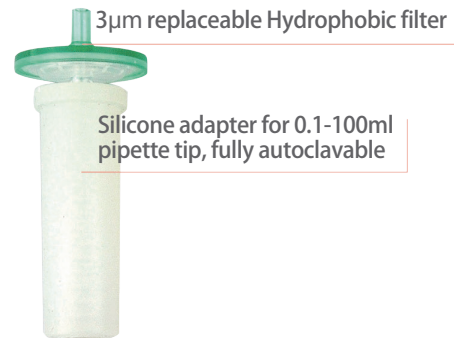

Pipette Controllers & Pumps

Levo Pipette Controller

Features

- Ease of use
- Precise pipetting control
- Robust and lightweight
- Appropriate for most of the plastic and glass pipettes from 0.1 -100ml
- 3µm replaceable Hydrophobic filter
- Easy cleaning and maintenance

Levo Pipette Pump

Features

- Volume capacity 2mL, 10mL and 25mL
- Colour-coded by volume with green, blue and red
- Thumb wheel guarantees precise operation
- Resistant to acids and alkalis
- Easy for cleaning and maintenance

Designed for single-handed operation, Pipette Pump identifies itself with a thumbwheel, allowing precise aspiration or dispensing. The feature of side lever enables liquid dispensing to be emptied completely, without a droplet remaining.