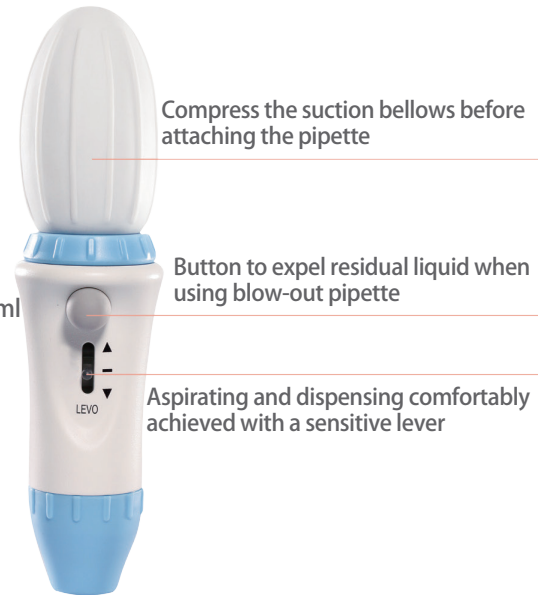

Pipette Controllers & Pumps

Levo Pipette Controller

Features

- Ease of use
- Precise pipetting control
- Robust and lightweight
- Appropriate for most of the plastic and glass pipettes from 0.1 -100ml
- 3µm replaceable Hydrophobic filter
- Easy cleaning and maintenance

Levo Pipette Pump

Features

- Volume capacity 2mL, 10mL and 25mL
- Colour-coded by volume with green, blue and red
- Thumb wheel guarantees precise operation
- Resistant to acids and alkalis
- Easy for cleaning and maintenance

Designed for single-handed operation, Pipette Pump identifies itself with a thumbwheel, allowing precise aspiration or dispensing. The feature of side lever enables liquid dispensing to be emptied completely, without a droplet remaining.